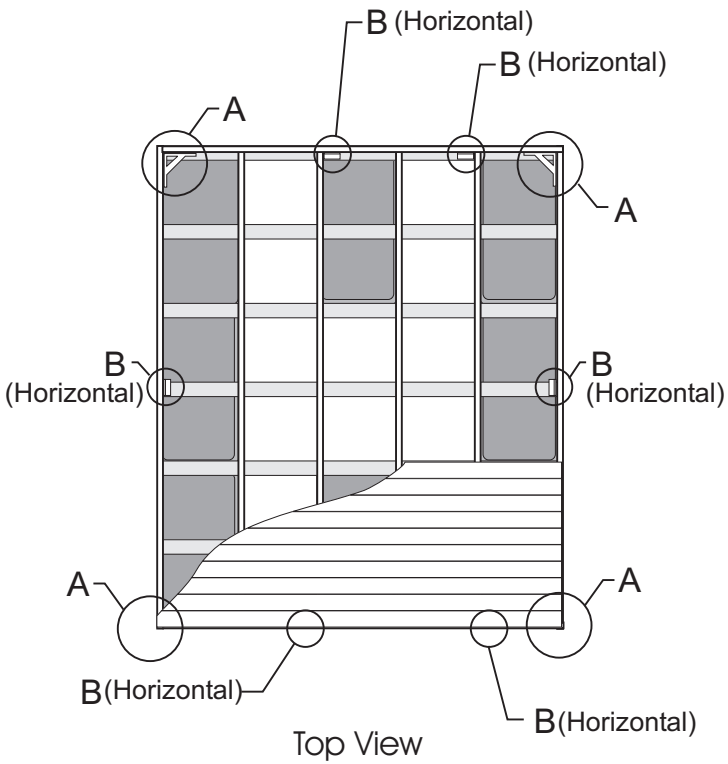

DOCK ACCENTS

10' x 12' feet

Corner Braces

DOCK ACCENTS

5041 General Puller Hwy Saluda, VA 23149