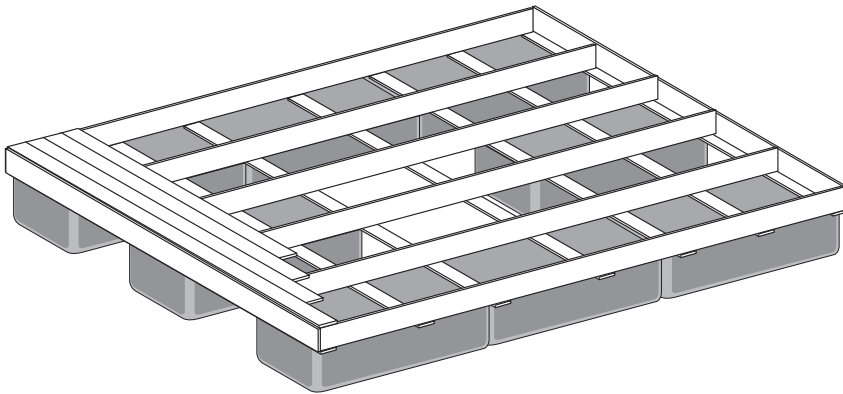

DOCK ACCENTS

10' x 12' feet

Corner Braces

DOCK ACCENTS

5041 General Puller Hwy Saluda, VA 23149