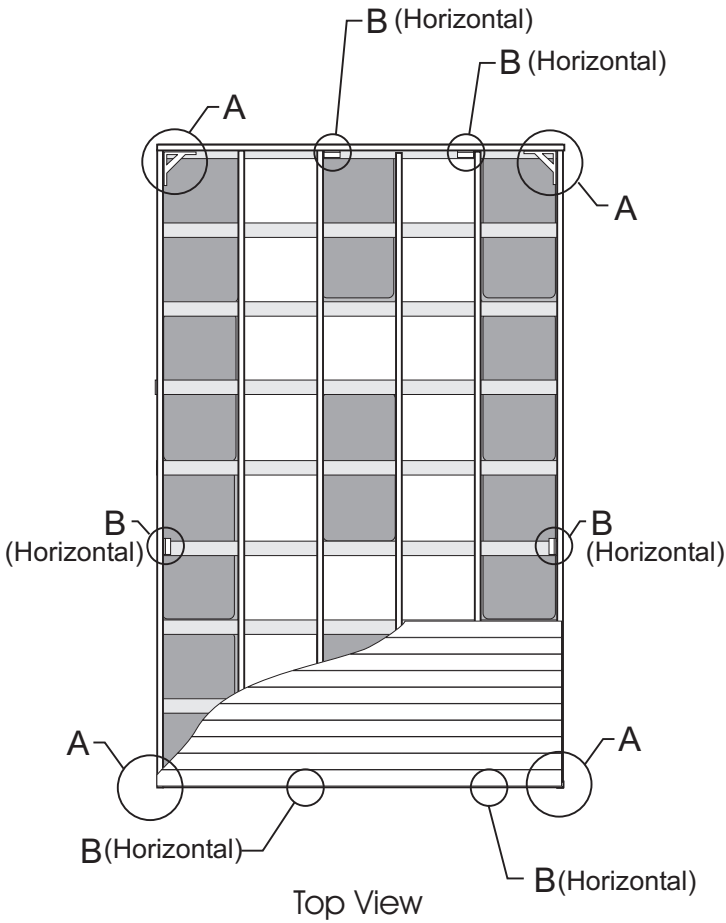

DOCK ACCENTS

10' x 16' feet

Corner Braces

DOCK ACCENTS

5041 General Puller Hwy Saluda, VA 23149