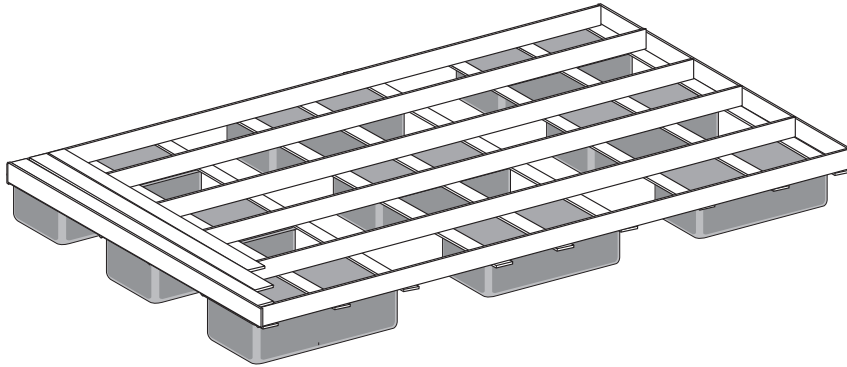

DOCK ACCENTS

10' x 16' feet

Corner Braces

DOCK ACCENTS

5041 General Puller Hwy Saluda, VA 23149