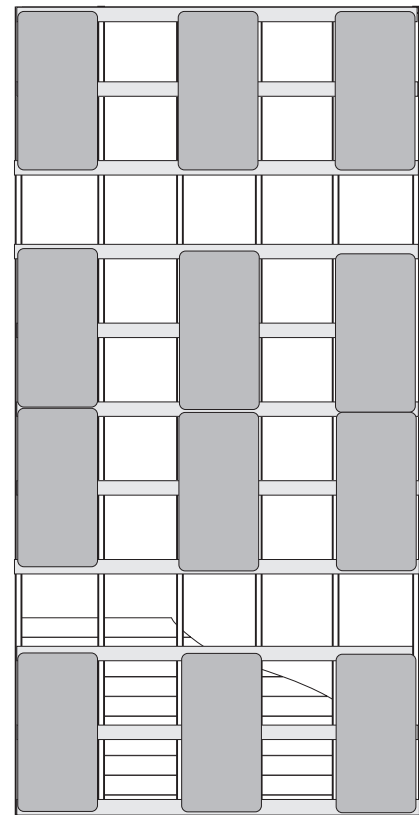

DOCK ACCENTS

10 x 20 feet

Corner Braces

A

B

Top View

Bottom View

DOCK ACCENTS

5041 General Puller Hwy Saluda, VA 23149