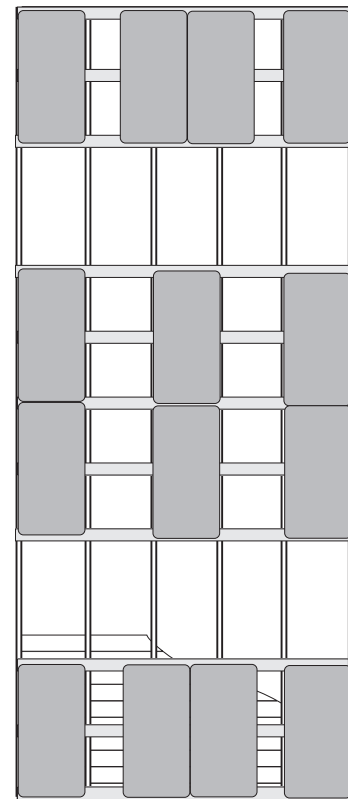

DOCK ACCENTS

10 x 24 feet

Corner Braces

Bottom View

DOCK ACCENTS

11002 General Puller Hwy Hartfield, VA 23071