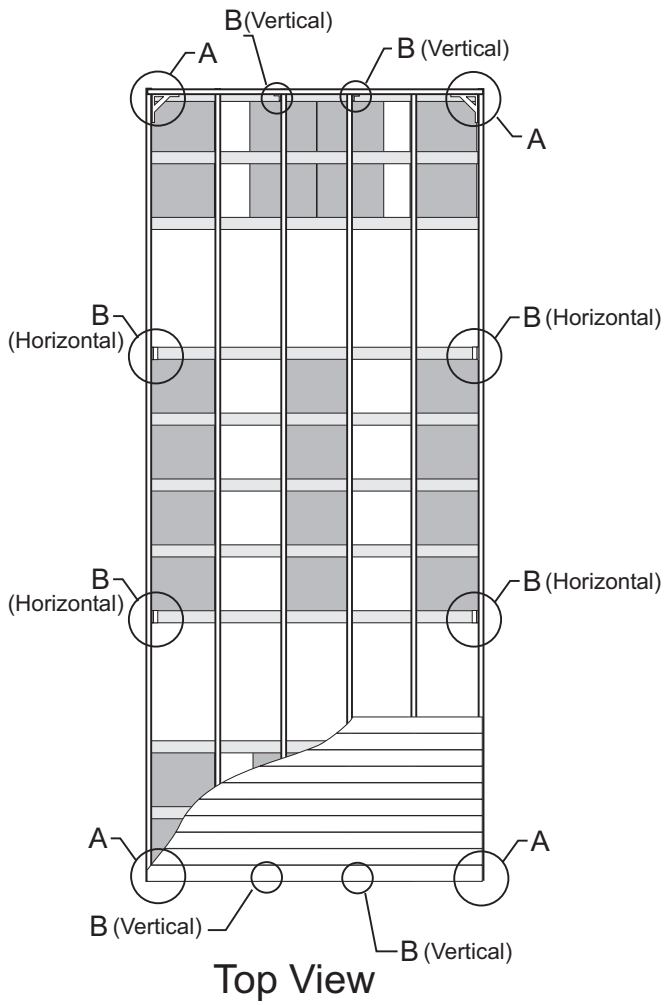

DOCK ACCENTS

10 x 24 feet

Corner Braces

Bottom View

DOCK ACCENTS

11002 General Puller Hwy Hartfield, VA 23071