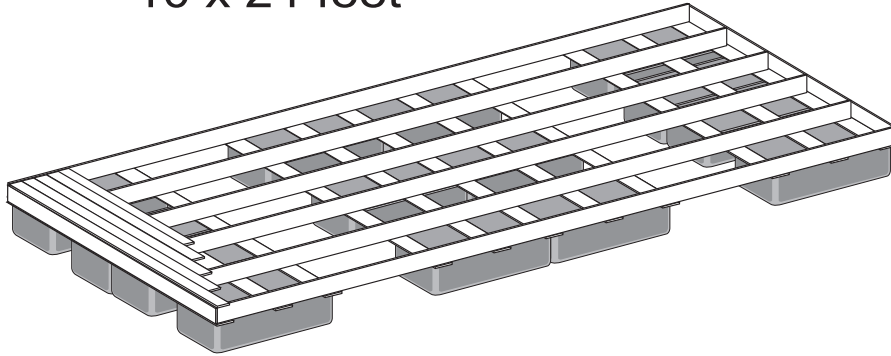

DOCK ACCENTS

10 x 24 feet

Corner Braces

Bottom View

DOCK ACCENTS

11002 General Puller Hwy Hartfield, VA 23071