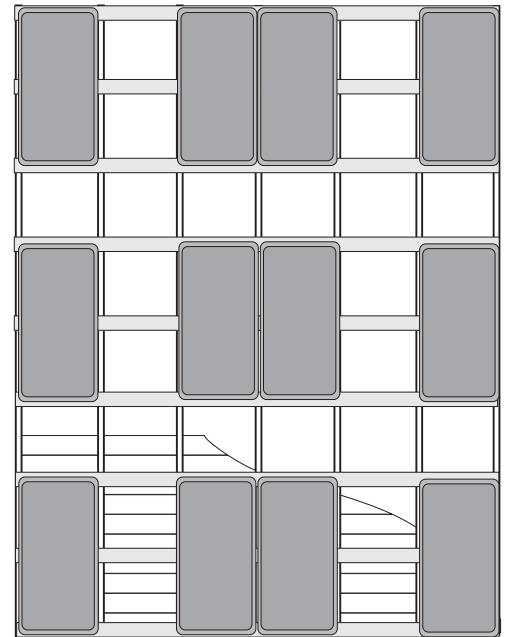

# DOCK ACCENTS

12' x 16' feet

## Corner Braces

Top View

Bottom View