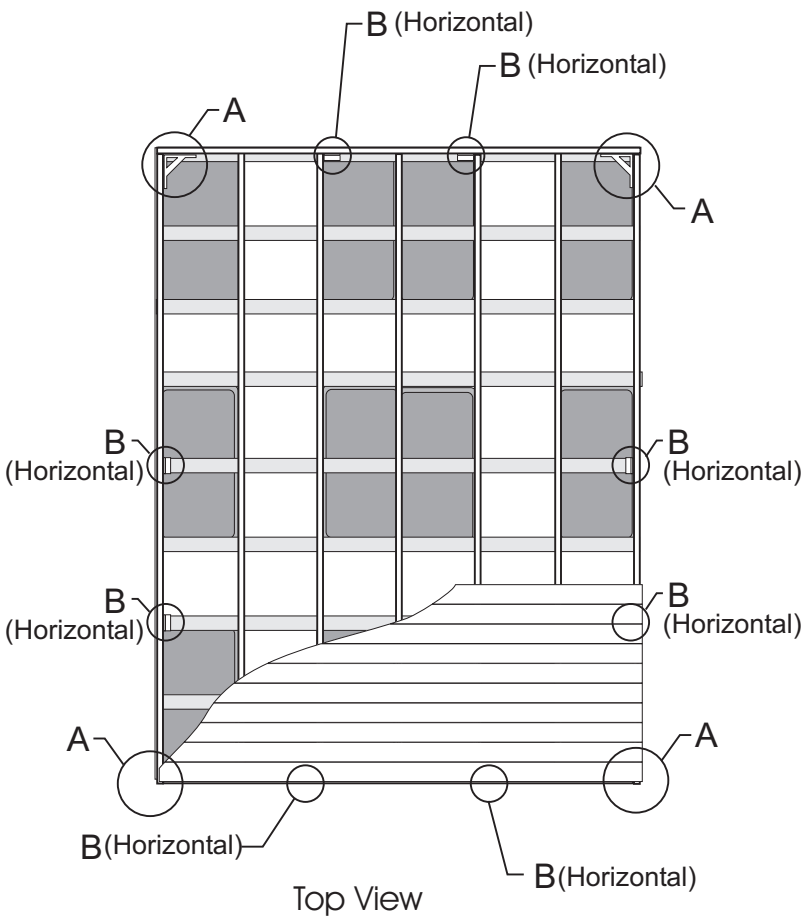

# DOCK ACCENTS

12' x 16' feet

## Corner Braces

Top View

Bottom View