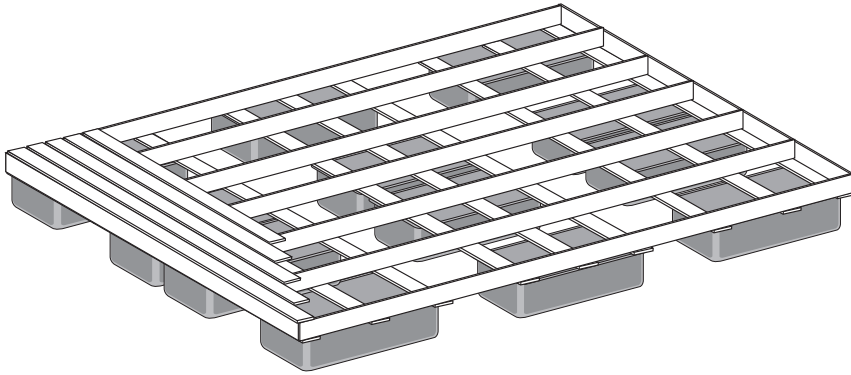

# DOCK ACCENTS

12' x 16' feet

## Corner Braces

Top View

Bottom View