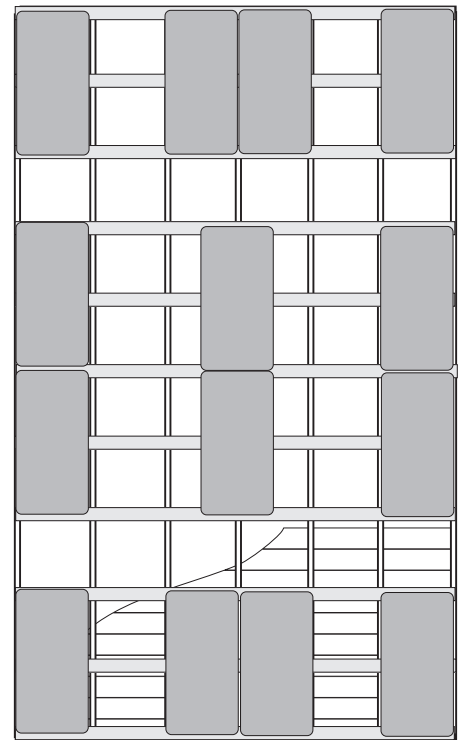

DOCK ACCENTS

12 x 20 feet

Corner Braces

Top View

Bottom View

DOCK ACCENTS

5041 General Puller Hwy Saluda, VA 23149