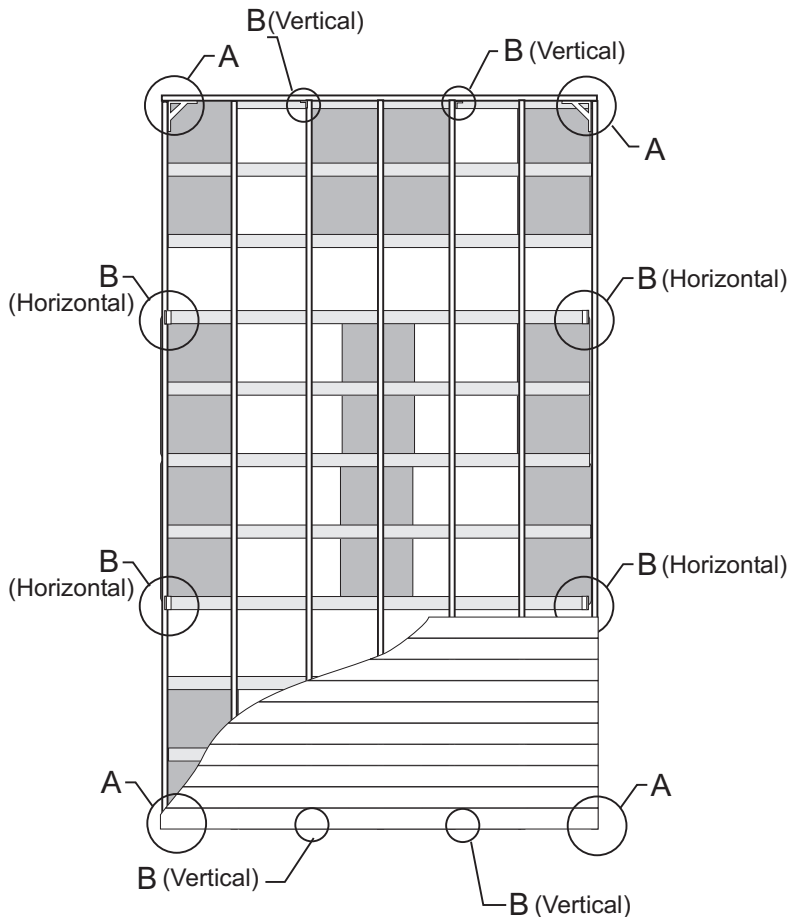

DOCK ACCENTS

12 x 20 feet

Corner Braces

Top View

Bottom View

DOCK ACCENTS

5041 General Puller Hwy Saluda, VA 23149