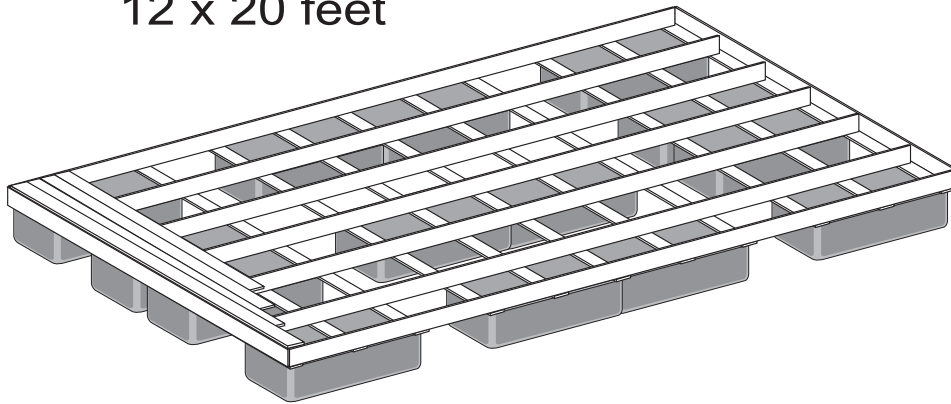

DOCK ACCENTS

12 x 20 feet

Corner Braces

Top View

Bottom View

DOCK ACCENTS

5041 General Puller Hwy Saluda, VA 23149