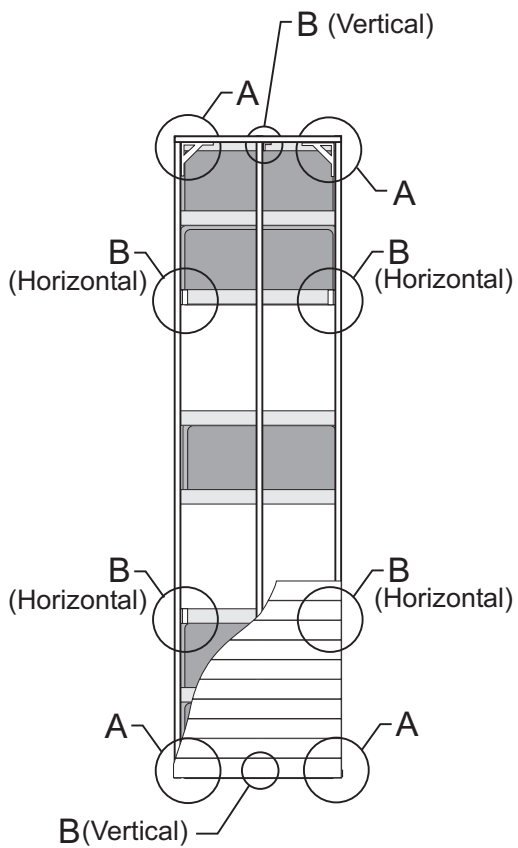

# DOCK ACCENTS

4 x 16 feet

## Corner Braces

A

B

Top View

Bottom View

**DOCK ACCENTS**

11002 General Puller Hwy Hartfield, VA 23071