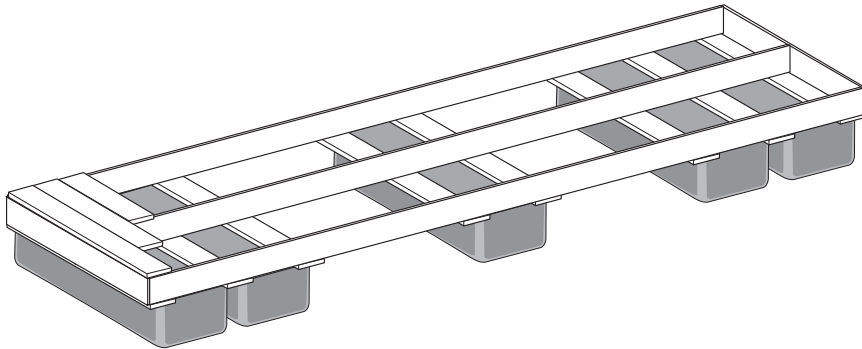

# DOCK ACCENTS

4 x 16 feet

## Corner Braces

A

B

Top View

Bottom View

**DOCK ACCENTS**

11002 General Puller Hwy Hartfield, VA 23071