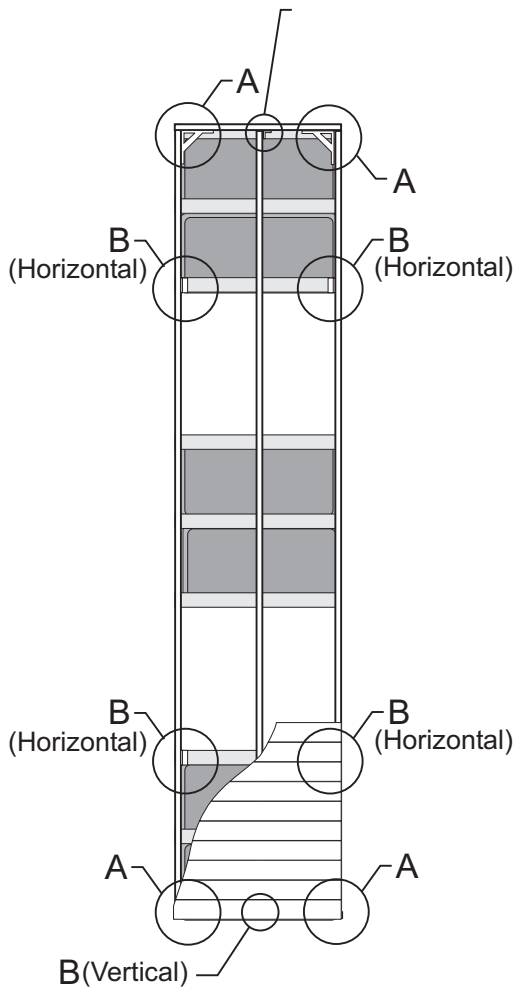

DOCK ACCENTS

4 x 20 feet

Corner Braces

Top View

Bottom View

DOCK ACCENTS

11002 General Puller Hwy Hartfield, VA 23071