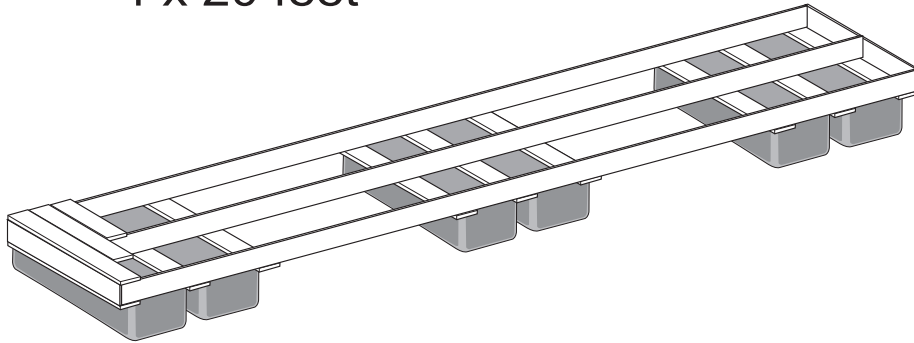

DOCK ACCENTS

4 x 20 feet

Corner Braces

Top View

Bottom View

DOCK ACCENTS

11002 General Puller Hwy Hartfield, VA 23071