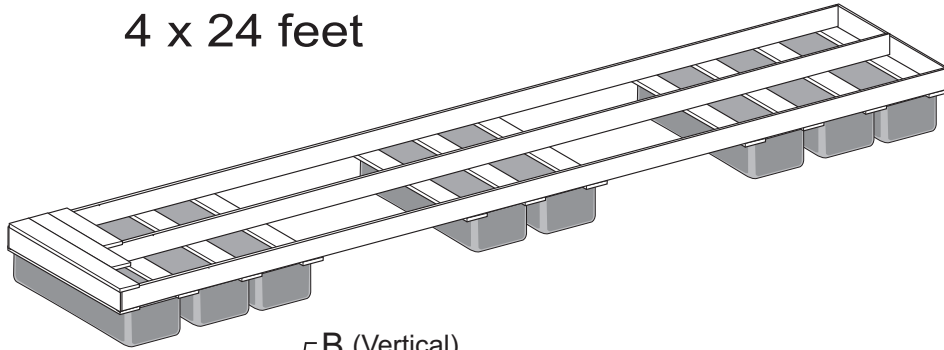

DOCK ACCENTS

4 x 24 feet

Bottom View

DOCK ACCENTS

11002 General Puller Hwy Hartfield, VA 23071