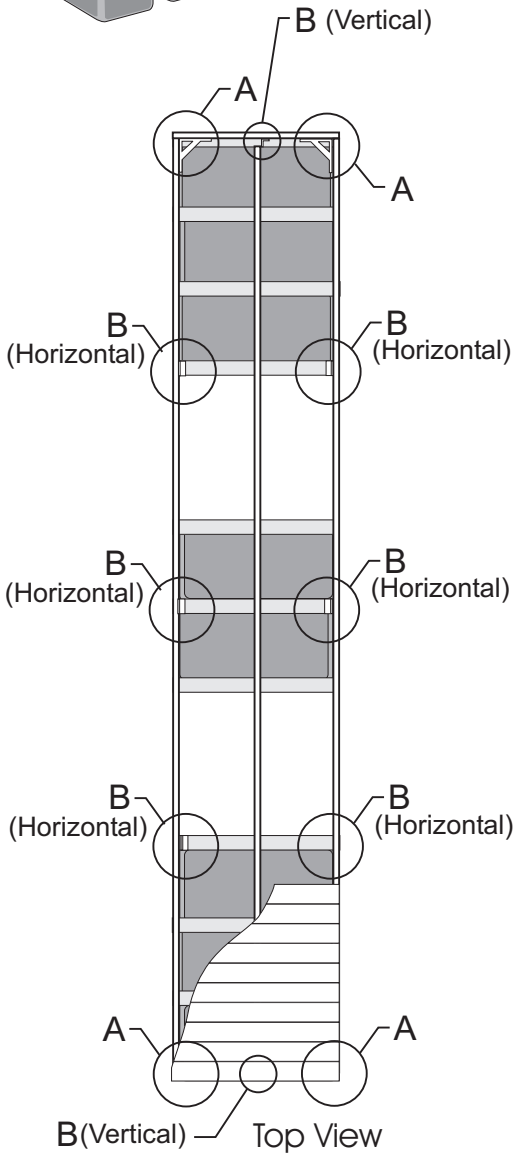

DOCK ACCENTS

4 x 24 feet

Bottom View

DOCK ACCENTS

11002 General Puller Hwy Hartfield, VA 23071