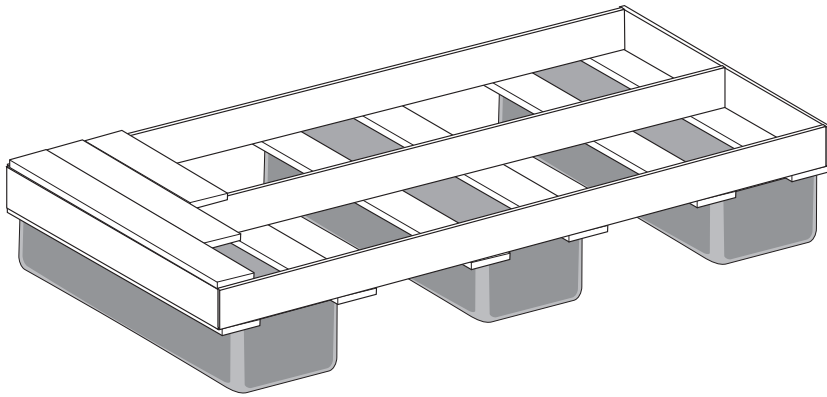

# DOCK ACCENTS

4 x 8 feet  
w/12" Float