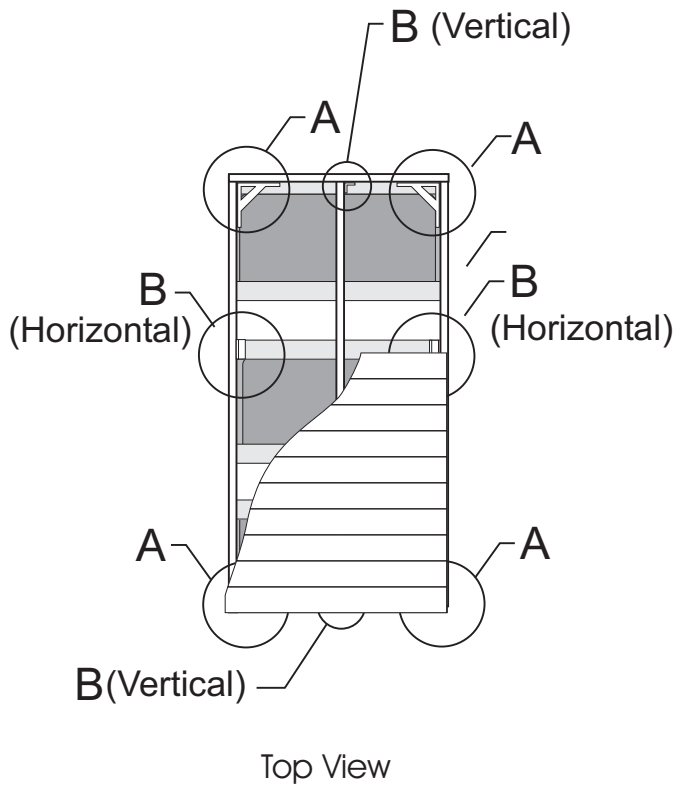

DOCK ACCENTS

11002 General Puller Hwy Hartfield, VA 23071