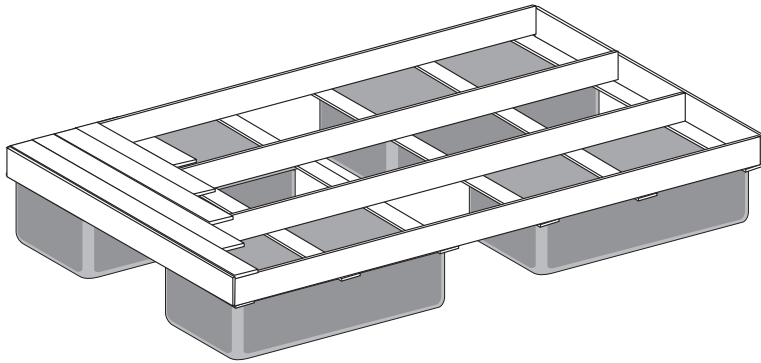

DOCK ACCENTS

6 x 10 feet

Corner Braces

A

B

DOCK ACCENTS

5041 General Puller Hwy Saluda, VA 23149