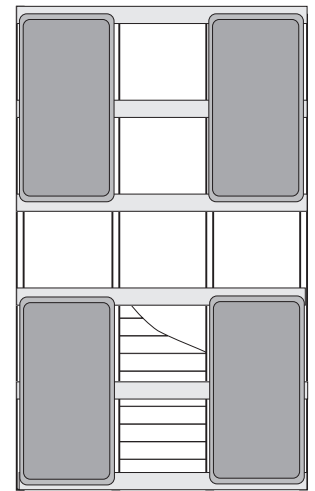

DOCK ACCENTS

6 x 10 feet

Corner Braces

A

B

DOCK ACCENTS

5041 General Puller Hwy Saluda, VA 23149