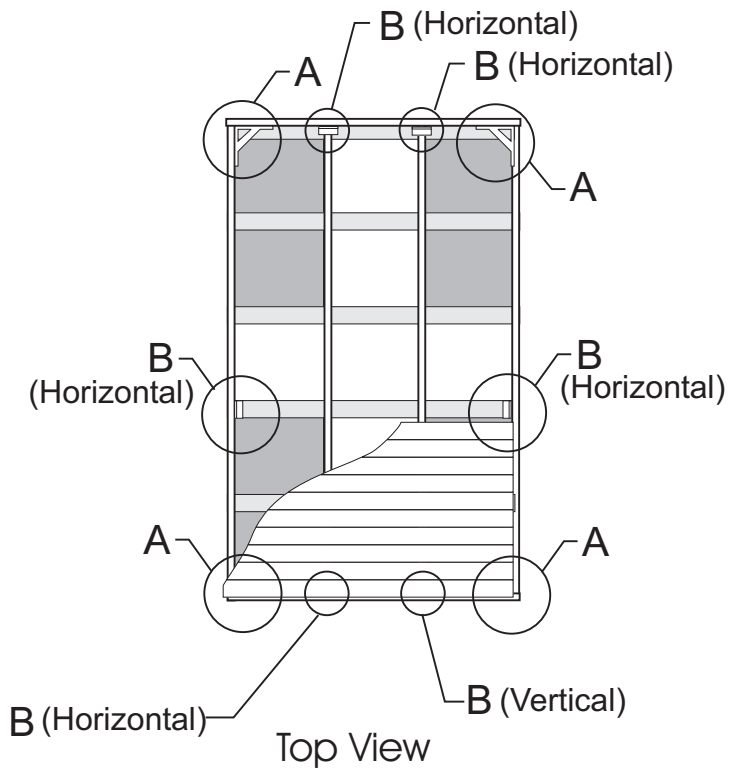

DOCK ACCENTS

6 x 10 feet

Corner Braces

A

B

DOCK ACCENTS

5041 General Puller Hwy Saluda, VA 23149