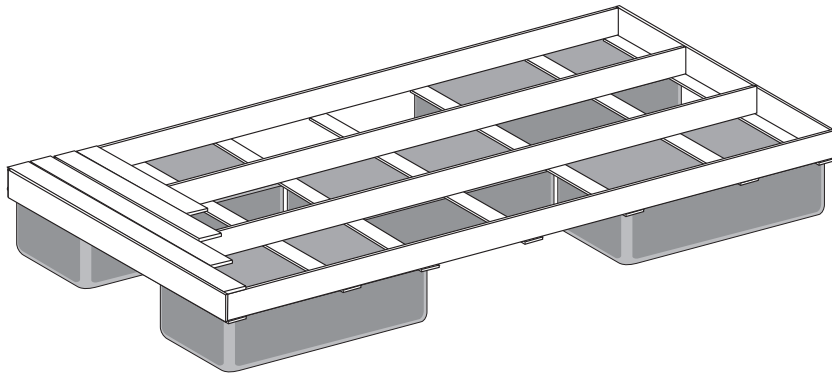

DOCK ACCENTS

6 x 12 feet

Corner Braces

A

B

DOCK ACCENTS

5041 General Puller Hwy Saluda, VA 23149