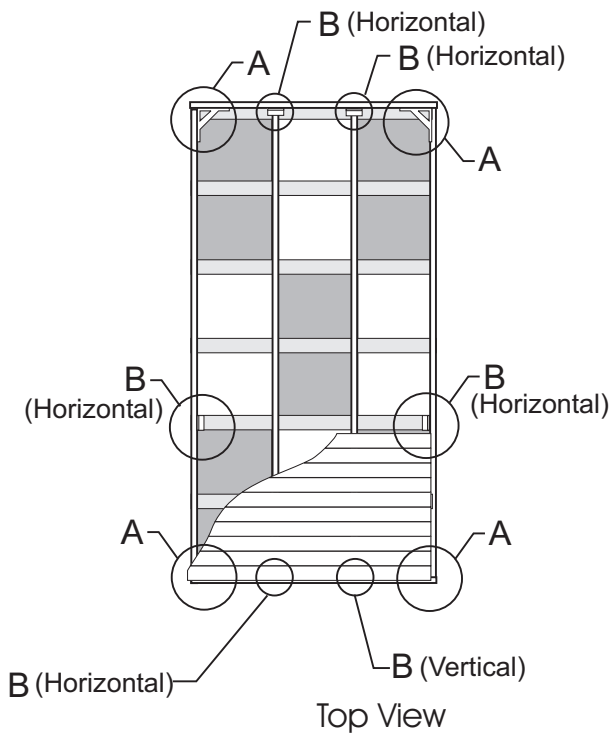

DOCK ACCENTS

6 x 12 feet

Corner Braces

A

B

DOCK ACCENTS

5041 General Puller Hwy Saluda, VA 23149