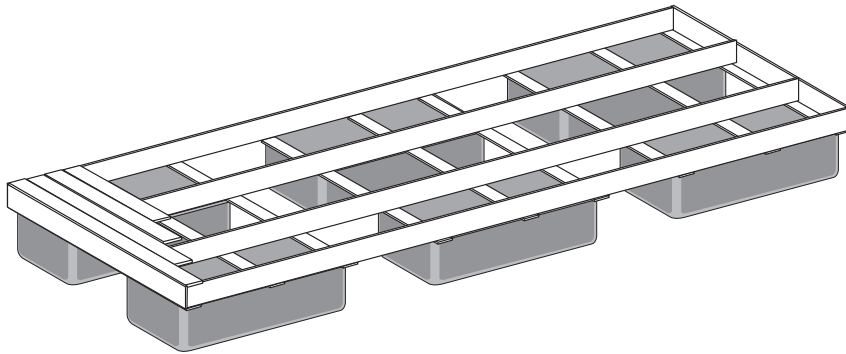

DOCK ACCENTS

6 x 16 feet

Corner Braces

A

B

Bottom View

DOCK ACCENTS

11002 General Puller Hwy Hartfield, VA 23071