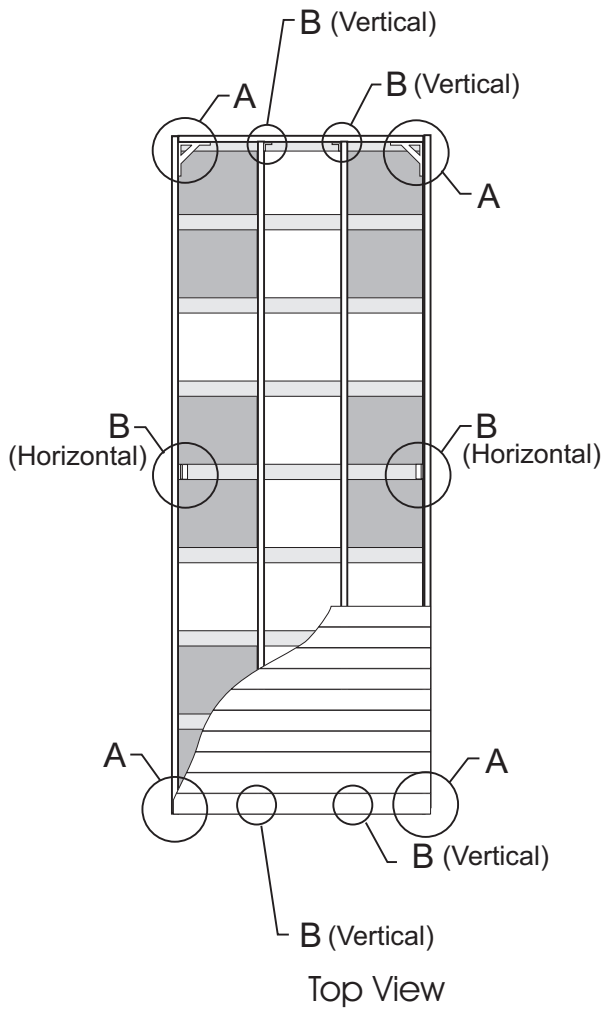

DOCK ACCENTS

6 x 16 feet

Corner Braces

A

B

Bottom View

DOCK ACCENTS

11002 General Puller Hwy Hartfield, VA 23071