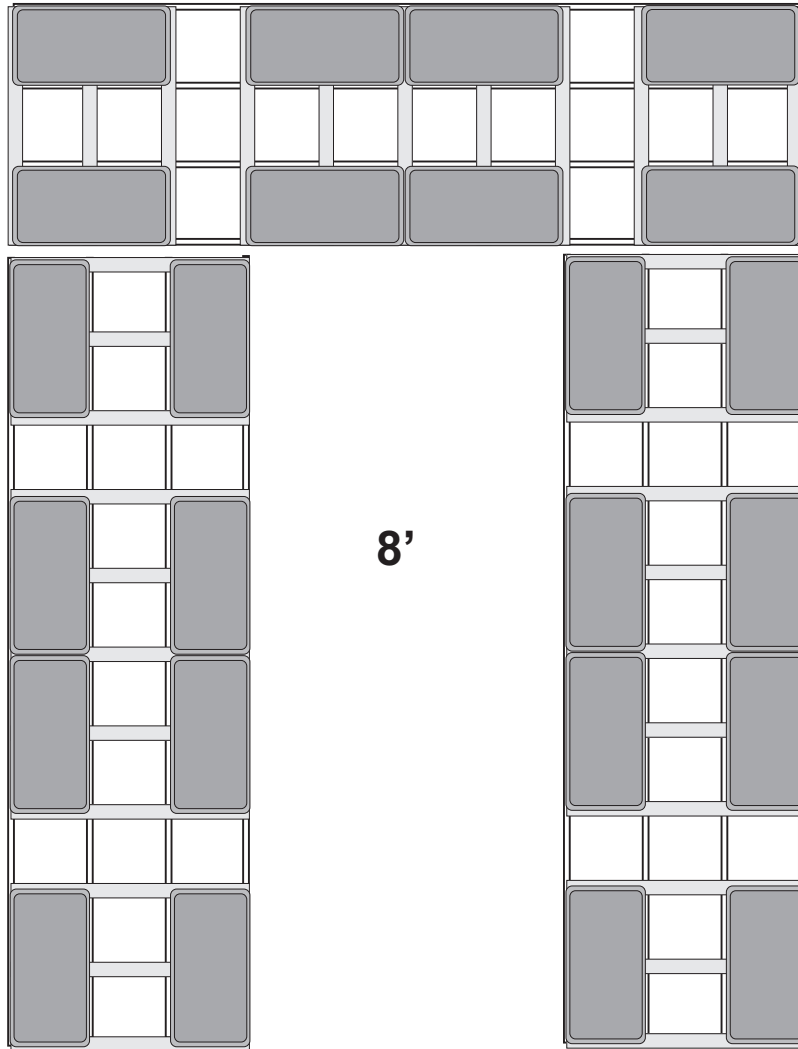

DOCK ACCENTS

6' x 20' U-Dock

Bottom View

DOCK ACCENTS

5041 General Puller Hwy Saluda, VA 23149