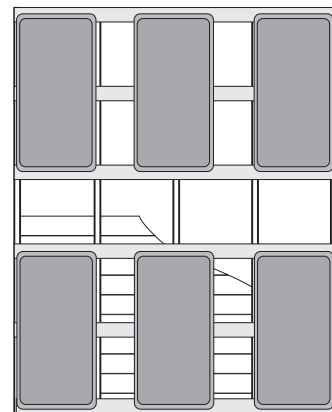

DOCK ACCENTS

8 x 10 feet

Corner Braces

A

B

Top View

Bottom View

DOCK ACCENTS