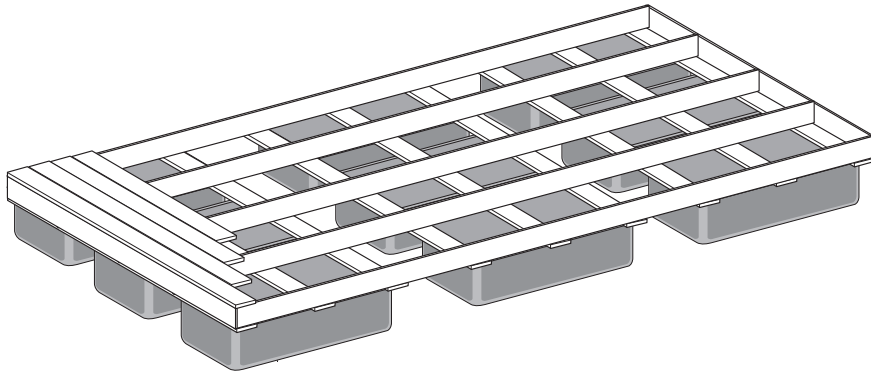

DOCK ACCENTS

8 x 16 feet

Corner Braces

A

B

Top View

Bottom View

DOCK ACCENTS