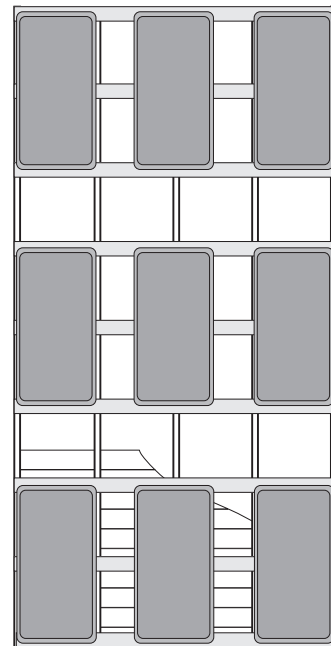

DOCK ACCENTS

8 x 16 feet

Corner Braces

A

B

Top View

Bottom View

DOCK ACCENTS