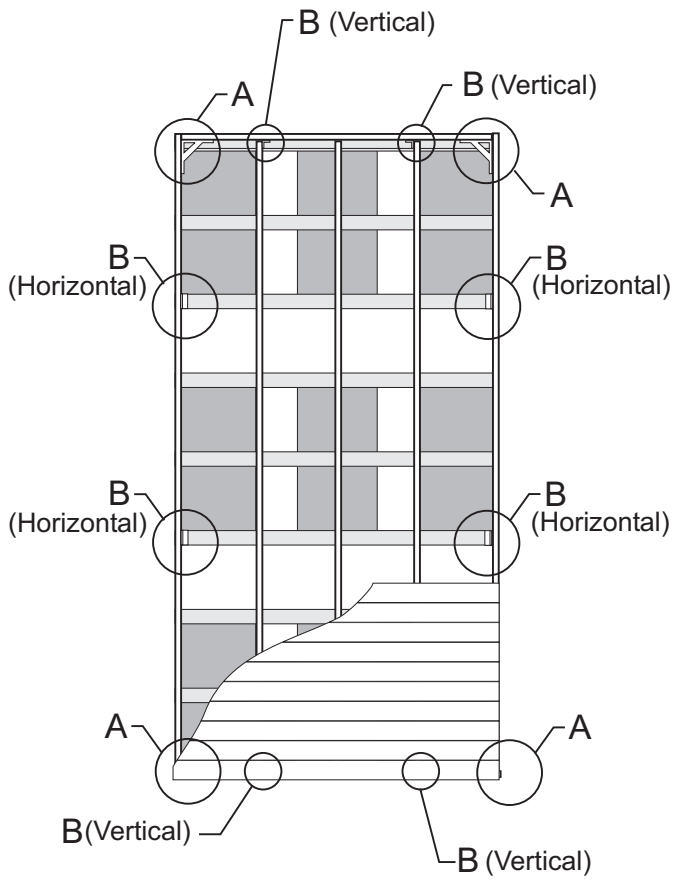

DOCK ACCENTS

8 x 16 feet

Corner Braces

A

B

Top View

Bottom View

DOCK ACCENTS