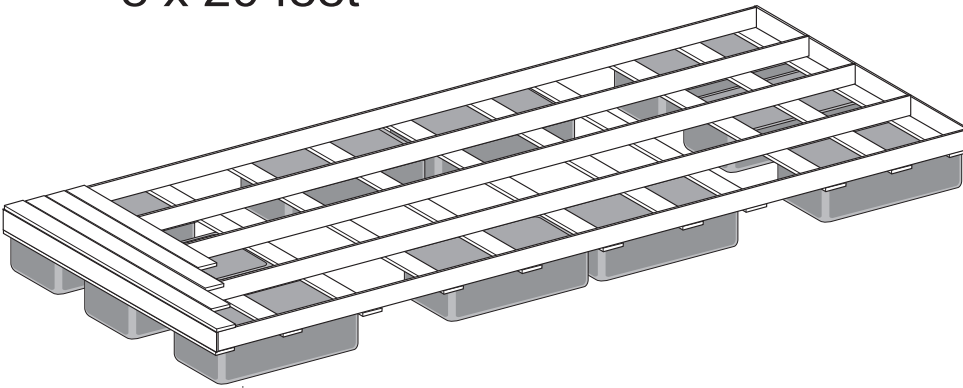

DOCK ACCENTS

8 x 20 feet

Corner Braces

Top View

Bottom View

DOCK ACCENTS

11002 General Puller Hwy Hartfield, VA 23071