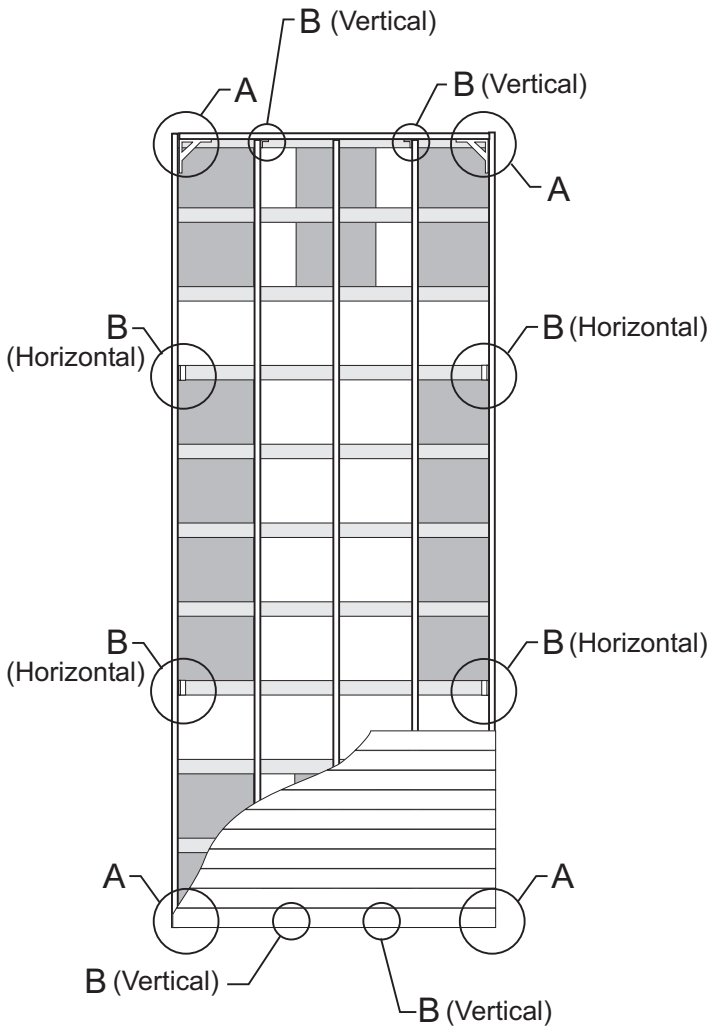

DOCK ACCENTS

8 x 20 feet

Corner Braces

Top View

Bottom View

DOCK ACCENTS

11002 General Puller Hwy Hartfield, VA 23071