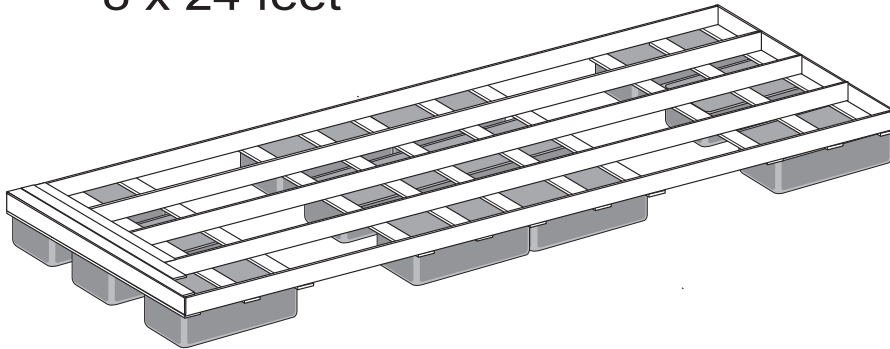

DOCK ACCENTS

8 x 24 feet

Corner Braces

A

B

Top View

Bottom View

DOCK ACCENTS