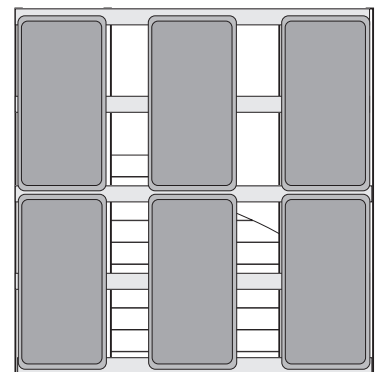

DOCK ACCENTS

8 x 8 feet

Corner Braces

A

B

Top View

Bottom View

DOCK ACCENTS